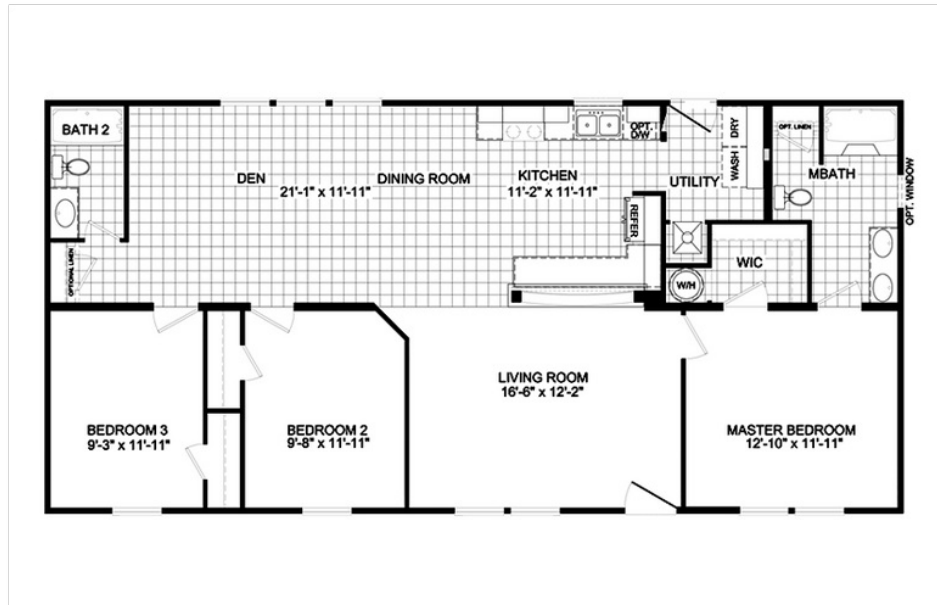

THE BUSH

THE BUSH Model number: 76TPA25523AM19

3 beds • 2 baths • 1300 sq.ft. • 25' width • 52' depth

Our home building facilities invest in continuous product and process improvements. Plans, dimensions, features, materials, specifications and availability are subject to change without notice or obligation. Renderings and floor plans are representative likenesses of our homes and may differ from the actual homes. We invite you to tour a Home Center near you and inspect the highest value in quality housing available or call (336) 634-1220 to speak with a Home Consultant. Copyright 2017, CMH. All rights reserved.

THE BUSH Model number: 76TPA25523AM19

3 beds • 2 baths • 1300 sq.ft. • 25' width • 52' depth

Our home building facilities invest in continuous product and process improvements. Plans, dimensions, features, materials, specifications and availability are subject to change without notice or obligation. Renderings and floor plans are representative likenesses of our homes and may differ from the actual homes. We invite you to tour a Home Center near you and inspect the highest value in quality housing available or call (336) 634-1220 to speak with a Home Consultant. Copyright 2017, CMH. All rights reserved.