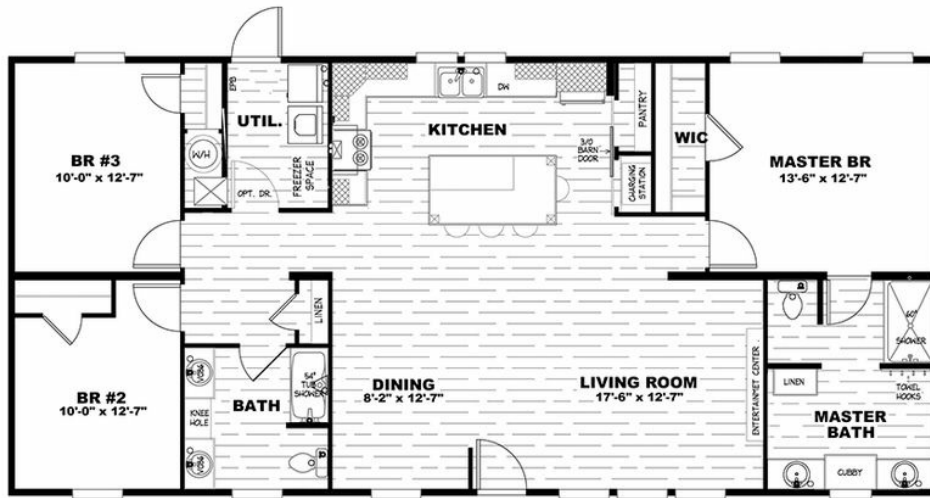

## THE CARTER

Model number: 29NOW28563IH18

**3 beds • 2 baths • 1568 sq.ft. • 28' width • 56' depth**

Our home building facilities invest in continuous product and process improvements. Plans, dimensions, features, materials, specifications and availability are subject to change without notice or obligation. Renderings and floor plans are representative likenesses of our homes and may differ from the actual homes. We invite you to tour a Home Center near you and inspect the highest value in quality housing available or call (336) 634-1220 to speak with a Home Consultant. Copyright 2017, CMH. All rights reserved.